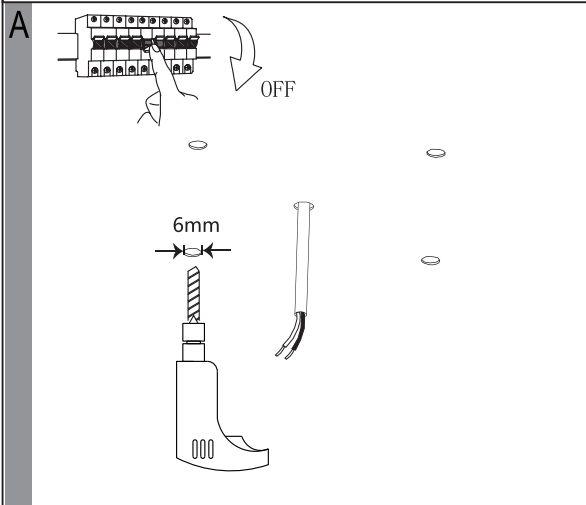

Art.No.:98419

www.eglo.com

Nicht enthalten (Not Included)

**D**

ON ↑ ON	Detection Area		Hold Time			Daylight Sensor	
	1		2	3		4	
ON	100%		ON	ON	5S	ON	25Lux
-	50%		ON	-	1min	-	Disable
			-	ON	5min		
			-	-	15min		

**F**

ON

max. 2.5 M

Max. 12 M

< 25 lux at the sensor