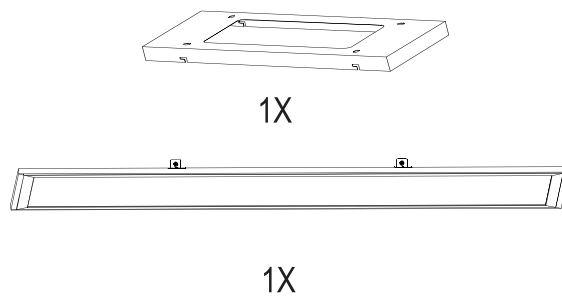

Art.No.:98419

www.eglo.com

Nicht enthalten (Not Included)

**D**

ON ↑ ON	Detection Area		Hold Time			Daylight Sensor	
	1		2	3		4	
ON	100%		ON	ON	5S	ON	25Lux
-	50%		ON	-	1min	-	Disable
			-	ON	5min		
			-	-	15min		