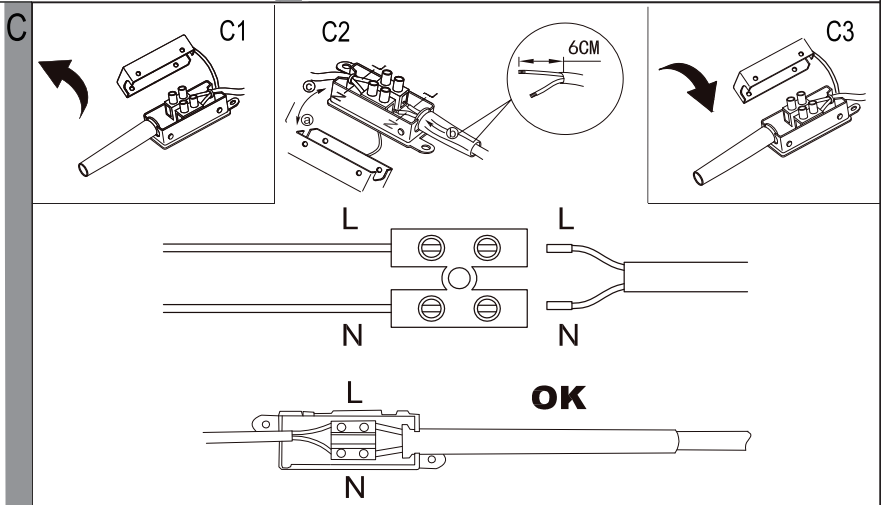

Art.No.:98419

www.eglo.com

Nicht enthalten (Not Included)

**D**

ON ↑ ON	Detection Area		Hold Time			Daylight Sensor	
	1		2	3		4	
ON	100%		ON	ON	5S	ON	25Lux
-	50%		ON	-	1min	-	Disable
			-	ON	5min		
			-	-	15min		

**F**

ON

max. 2.5 M

Max. 12 M

< 25 lux at the sensor