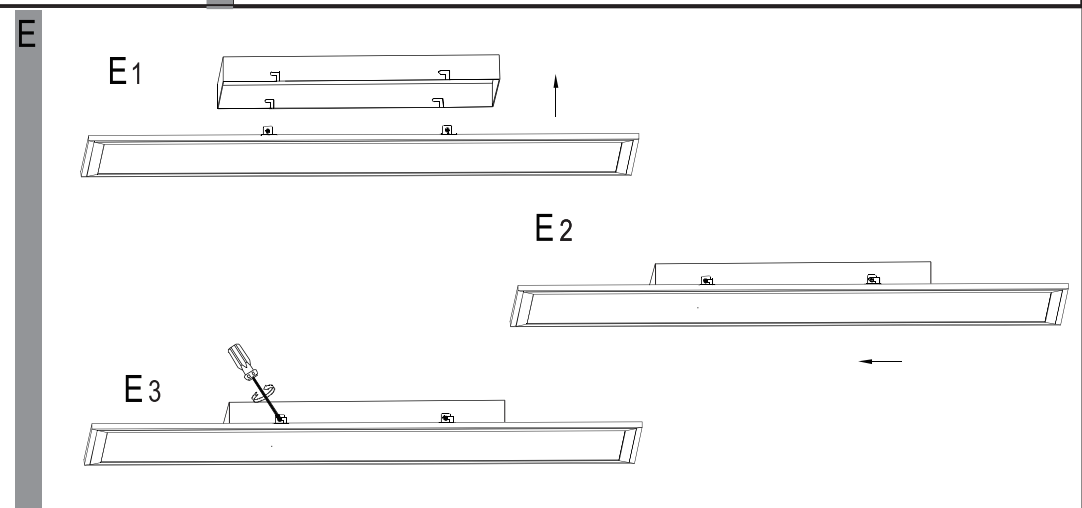

Art.No.:98419

www.eglo.com

Nicht enthalten (Not Included)

**D**

ON ↑ ON	Detection Area		Hold Time			Daylight Sensor	
	1		2	3		4	
ON	100%		ON	ON	5S	ON	25Lux
-	50%		ON	-	1min	-	Disable
			-	ON	5min		
			-	-	15min		

**F**

ON

max. 2.5 M

Max. 12 M

< 25 lux at the sensor