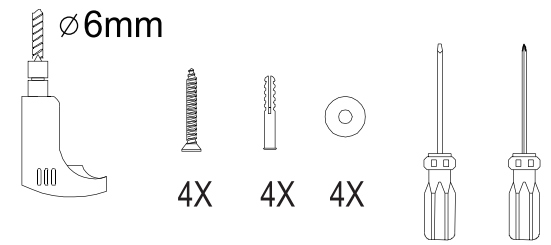

Art.No.:98419

www.eglo.com

Nicht enthalten (Not Included)

**D**

ON ↑ ON	Detection Area		Hold Time			Daylight Sensor	
	1		2	3		4	
ON	100%		ON	ON	5S	ON	25Lux
-	50%		ON	-	1min	-	Disable
			-	ON	5min		
			-	-	15min		

**F**

ON

max. 2.5 M

Max. 12 M

< 25 lux at the sensor