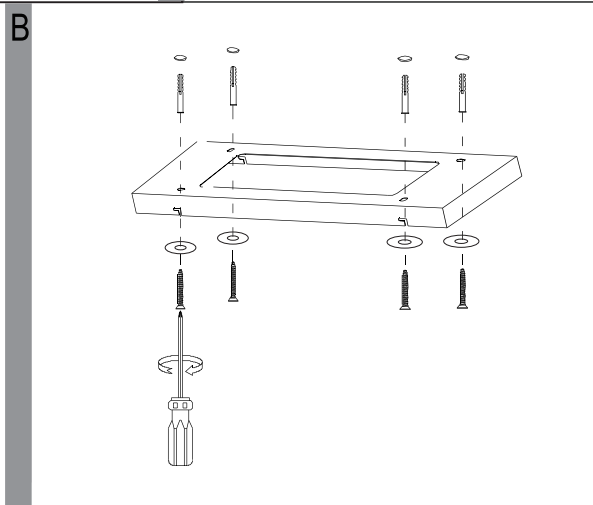

Art.No.:98419

www.eglo.com

Nicht enthalten (Not Included)

**D**

ON ↑ ON	Detection Area		Hold Time			Daylight Sensor	
	1		2	3		4	
ON	100%		ON	ON	5S	ON	25Lux
-	50%		ON	-	1min	-	Disable
			-	ON	5min		
			-	-	15min		

**F**

ON

max. 2.5 M

Max. 12 M

< 25 lux at the sensor