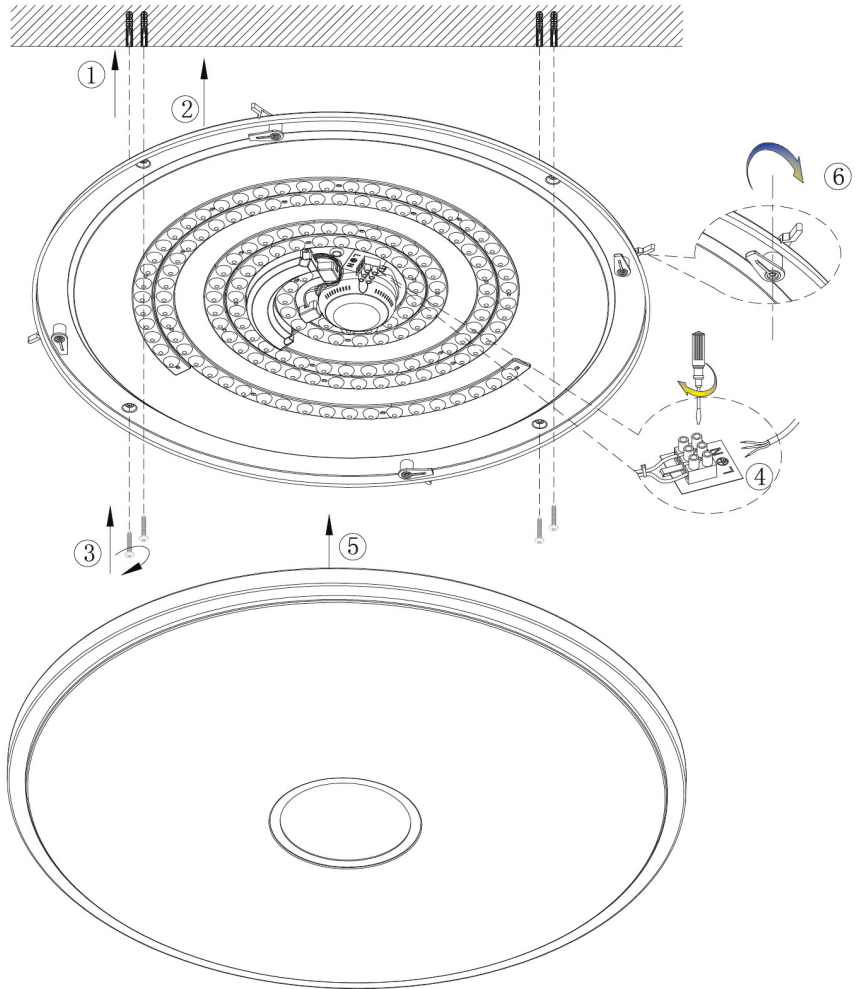

## LIGHTING

41386-30SH  
41386-30RGBSH

smart  
voice  
control 