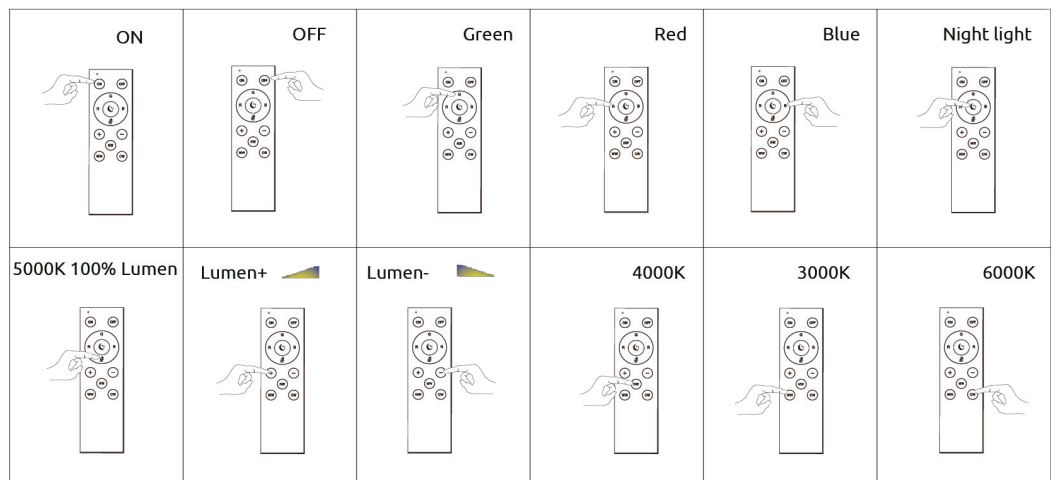

smart APP control

free APP

compatible with Alexa

compatible with Google Assistant

GLOBO Handels GmbH
Gewerbestr. 3
A-9184 Sankt Peter Austria
www.globo-lighting.com