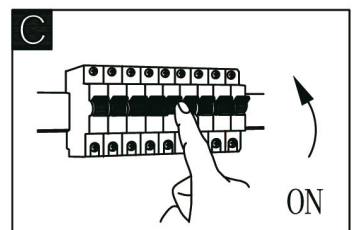

# smart APP control

free APP

compatible with Alexa

compatible with Google Assistant

GLOBO Handels GmbH  
Gewerbestr. 3  
A-9184 Sankt Peter Austria  
[www.globo-lighting.com](http://www.globo-lighting.com)