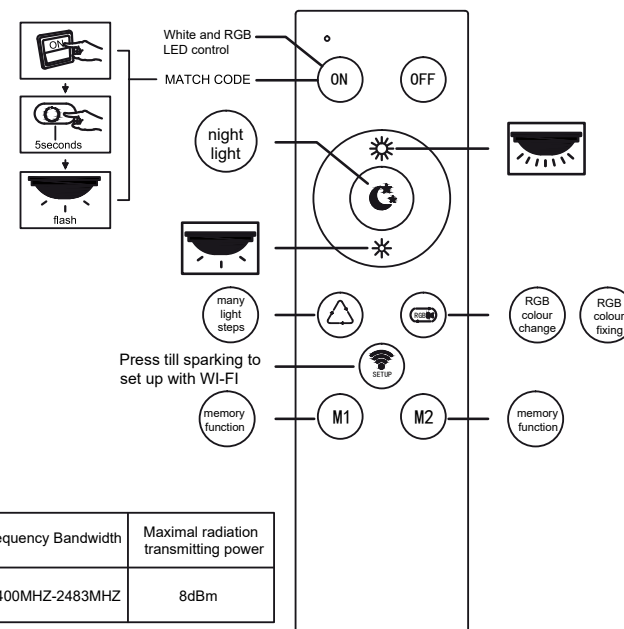

Battery: 2 x AAA 1.5V

Frequency Bandwidth	Maximal radiation transmitting power
2400MHZ-2483MHZ	8dBm

free APP

compatible with Alexa

compatible with Google Assistant

Powered By **tuya** intelligence inside

GLOBO Handels GmbH  
 Gewerbestrasse 3  
 A-9184 Sankt Peter  
 www.globo-lighting.com  
<https://www.youtube.com/watch?v=NzdC3S985ZU>