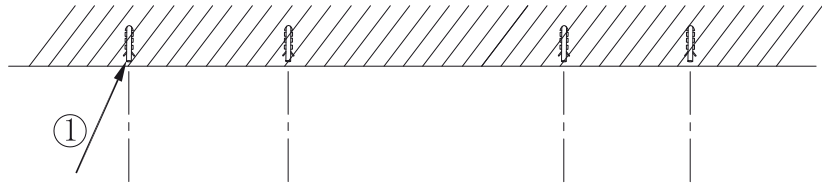

# 48005FSH-30

smart  
voice  
control 

**B**

- 3 LIGHT STEPS (3000 K, 4000 K, 6500 K)
- APP control
- 3000 K - 6500 K
- dimmable
- incl. remote control
- memory function
- many steps
- night light

smart  
APP  
control