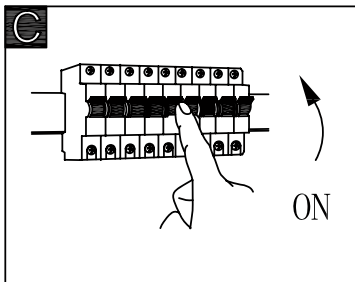

ON	OFF	Lumen	Lumen
	Kelvin 3000 - Kelvin 6500K	Kelvin 6500 - Kelvin 3000K	Kelvin 3000K - 000K	Night Light

GLOBO Handels GmbH
Gewerbestr. 3
A-9184 Sankt Peter
www.globo-lighting.com