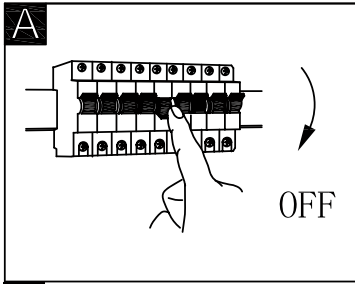

# 48005FSH-30

smart  
voice  
control 

**B**

- 3 LIGHT STEPS (3000 K, 4000 K, 6500 K)
- APP control
- 3000 K - 6500 K
- dimmable
- incl. remote control
- memory function
- many steps
- night light

smart  
APP  
control