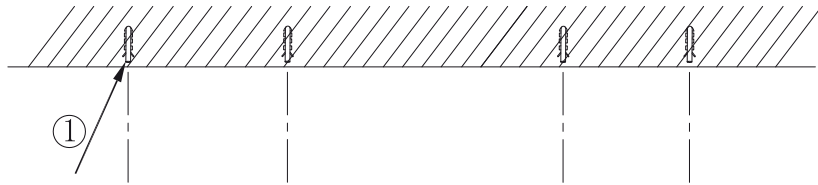

GLOBO

LIGHTING

48007FSH-30

smart
voice
control 

- B**
- 4000 K 3 LIGHT STEPS 6000 K 3000 K
 - APP
 - 3000 K 6500 K
 - dimmable
 - incl.
 - memory function
 - many steps
 - night light

smart
APP
control

free APP