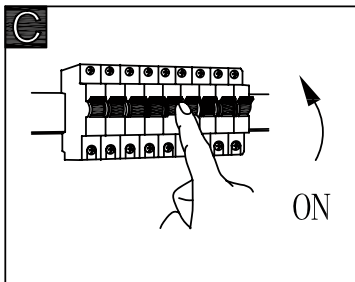

GLOBO Handels GmbH
Gewerbestr. 3
A-9184 Sankt Peter
www.globo-lighting.com