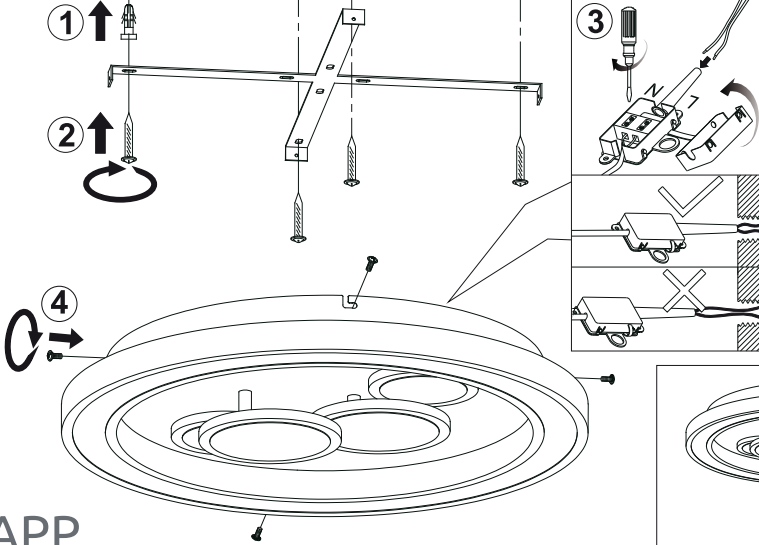

B

GLOBO

LIGHTING

www.globo-lighting.com

48405-50SH

- colour change
- dimmable
- LED
- incl.
- night light
- memory function
- timer
- RGB colour fixing
- RGB colour change

APP control

Easy Smartphone and Voice Control