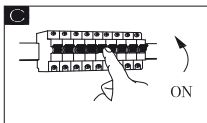

compatible with Alexa

compatible with Google Assistant