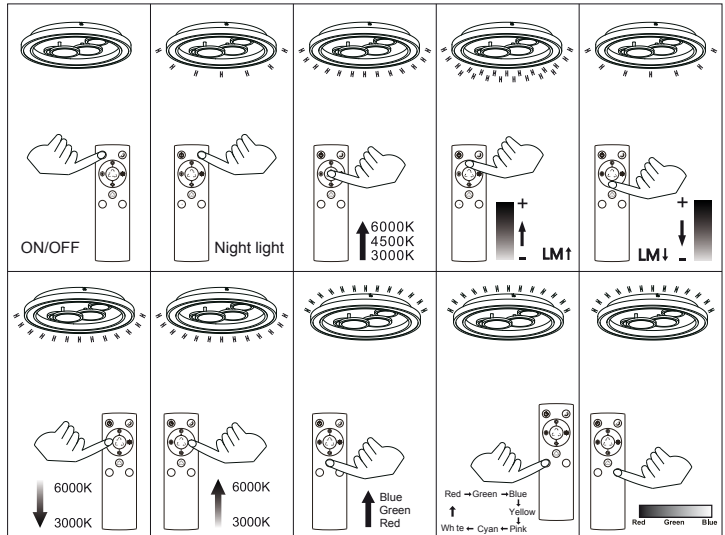

GLOBO Handels GmbH
Gewerbestrasse 3
A-9184 Sankt Peter Austria