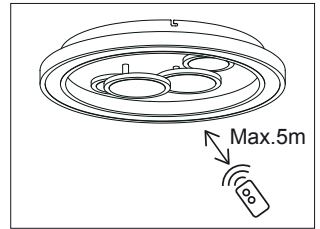

B

GLOBO

LIGHTING

www.globo-lighting.com

48405-50SH

- colour change
- dimmable
- LED
- incl.
- night light
- memory function
- timer
- RGB colour fixing
- RGB colour change

APP control

Easy Smartphone and Voice Control