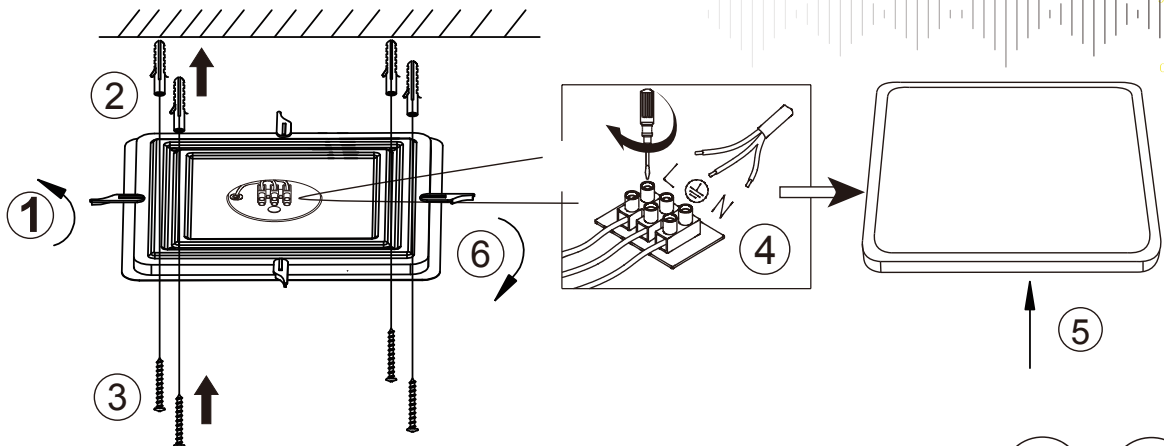

GLOBO

LIGHTING

www.globo-lighting.com

48406-48SH

48406-80SH

smart
voice
control 

B

- 4200 K 3 LIGHT STEPS 6400 K 3000 K
- APP
- 3000 K 6400 K
- dimmable
- incl.
- memory function
- many steps
- night light

smart
APP
control

GLOBO Handels GmbH
Gewerbestr. 3
A-9184 Sankt Peter

“Download and install TUYA App”:

“Instruction video”:

<https://www.youtube.com/watch?v=NzdC3S985ZU>