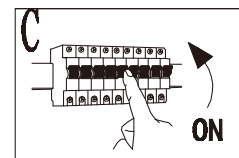

GLOBO

LIGHTING

www.globo-lighting.com

48406-48SH

48406-80SH

smart
voice
control

B

- 4200 K 3 LIGHT STEPS 6400 K 3000 K
- APP
- 3000 K 6400 K
- dimmable
- incl.
- memory function
- many steps
- night light

smart
APP
control

GLOBO Handels GmbH
Gewerbestr. 3
A-9184 Sankt Peter