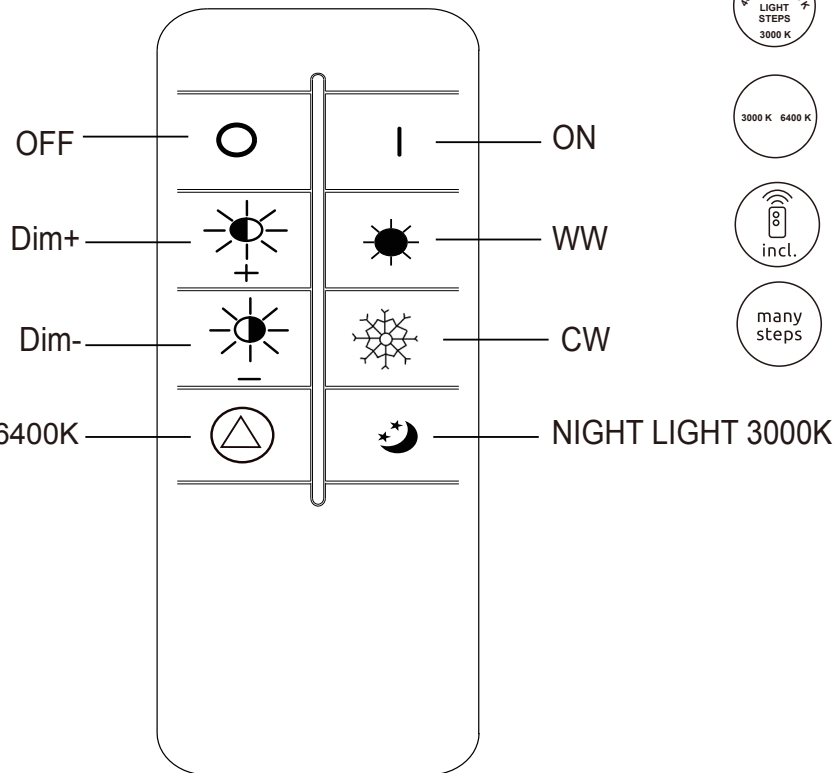

GLOBO

LIGHTING

www.globo-lighting.com

48406-48SH

48406-80SH

smart
voice
control 

B

- 4200 K 3 LIGHT STEPS 6400 K 3000 K
- APP
- 3000 K 6400 K
- dimmable
- incl.
- memory function
- many steps
- night light

smart
APP
control

GLOBO Handels GmbH
Gewerbestr. 3
A-9184 Sankt Peter

“Download and install TUYA App”:

“Instruction video”:

<https://www.youtube.com/watch?v=NzdC3S985ZU>