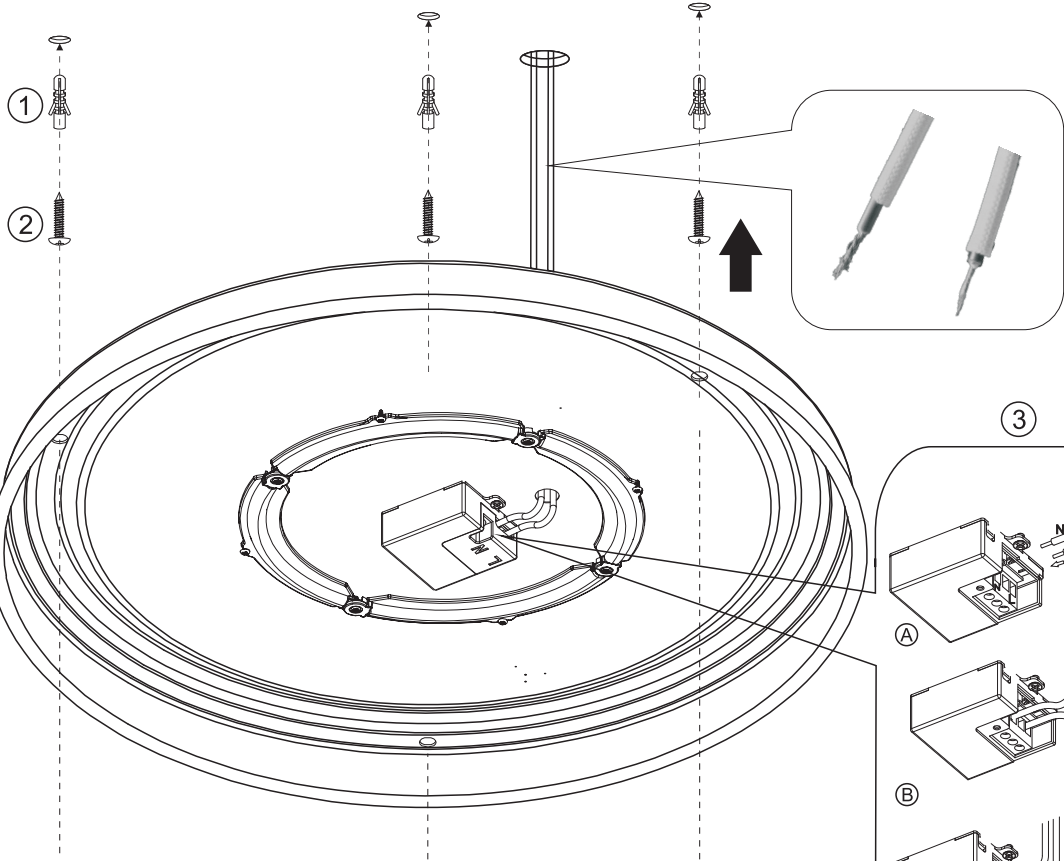

# GLOBO

LIGHTING

www.globo-lighting.com

48408-24

4000K **3** 6000K  
LIGHT  
STEPS  
3000K

**3**  
light  
steps

  
many  
steps

memory  
function