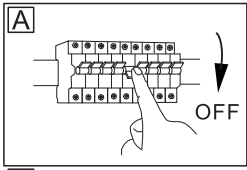

# GLOBO

LIGHTING

www.globo-lighting.com

48408-24

4000K **3** 6000K  
LIGHT  
STEPS  
3000K

**3**  
light  
steps

  
many  
steps

memory  
function