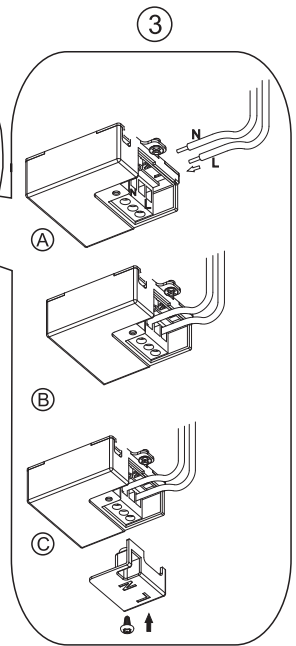

# GLOBO

LIGHTING

www.globo-lighting.com

48408-24

4000K **3** 6000K  
LIGHT  
STEPS  
3000K

**3**  
light  
steps

  
many  
steps

memory  
function