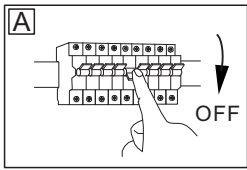

# GLOBO

LIGHTING

www.globo-lighting.com

48408-32

4000K 3 6000K  
LIGHT  
STEPS  
3000K

3  
light  
steps

many  
steps

memory  
function