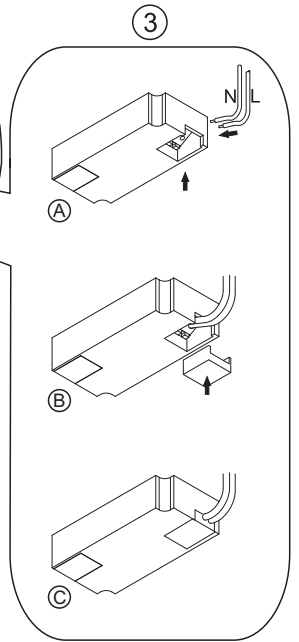

# GLOBO

LIGHTING

www.globo-lighting.com

48408-32

4000K 3 6000K  
LIGHT  
STEPS  
3000K

3  
light  
steps

many  
steps

memory  
function