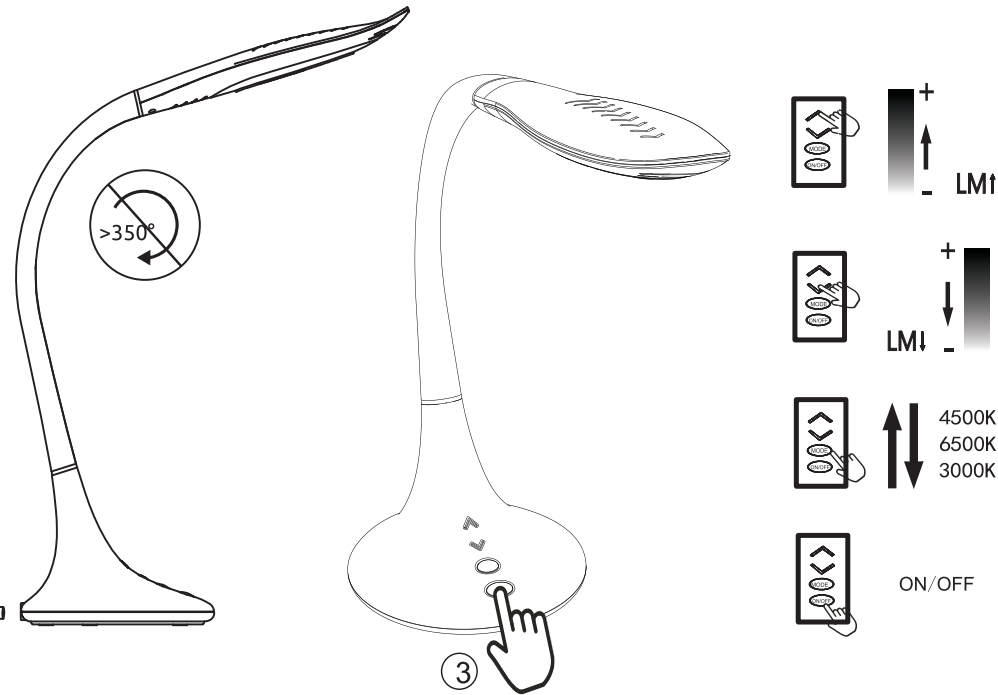

- flexo
- dimmable
- colour fixing
- continuous touch dimmer
- adapter incl.
- touch on | off
- touch CCT
- 6500 K
3 light steps
3000 K

GLOBO Handels GmbH Gewerbestrasse 3, A-9184 Sankt Peter, AUSTRIA

Lichtquelle/Light source:

GBR:
Light source:

This product contains a light source of energy efficiency class <F>.

The LED - light source can only be replaced by a professional.
The control gear can be replaced by an end-user.

BGR:
Източник на светлина: